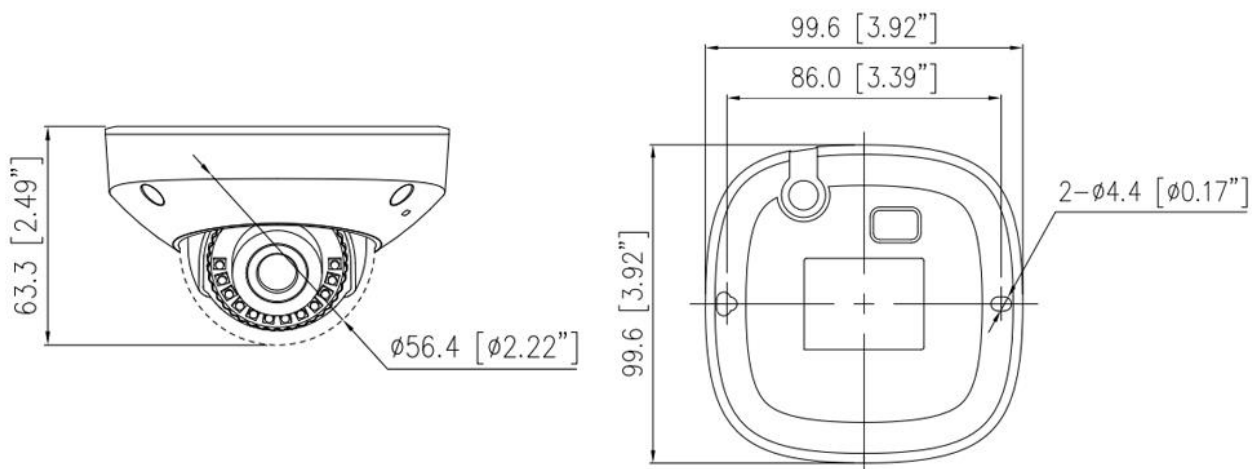

Dimensions (mm)

Accessories

Optional: